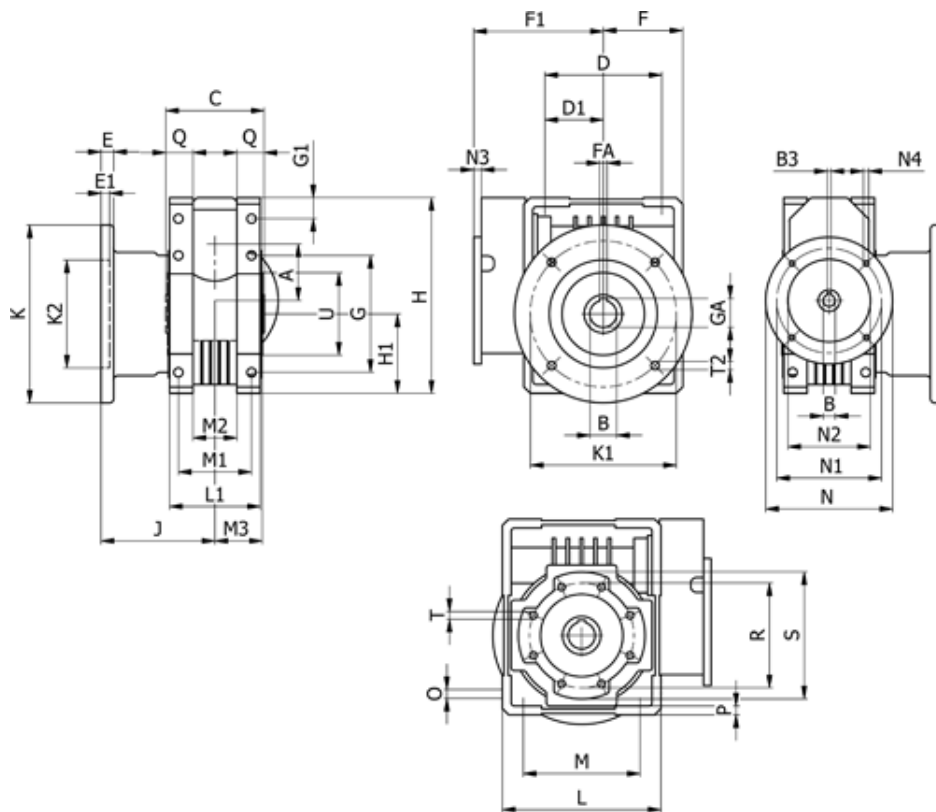

Data Sheet

Article number: 3921063114425

Description: Worm gear
WR 63-UF1-114-71B5, without lubrication

Measures

A = 62.17	E = 11	H = 182.5	M = 102	N4 = M8x10	U = 75
B = 25	E1 = 5	H1 = 72.5	M1 = 76	O = 9.0	
B1 E7 = 14	F = 73	J = 116.0	M2 = 46	P = 8	
B2 = 16.3	F1 = 134	K = 180	M3 = 53.0	Q = 35	
B3 H9 = 5	FA = 8	K1 = 150	N = 140	R = 90	
C = 120	G = 102	K2 = 115	N1 = 115	S = 105	
D = 102.0	G1 = 37.5	L = 145	N2 = 95	T = M8x14	
D1 = 51.0	GA = 28.3	L1 = 94	N3 = 10.0	T2 = 11.0	